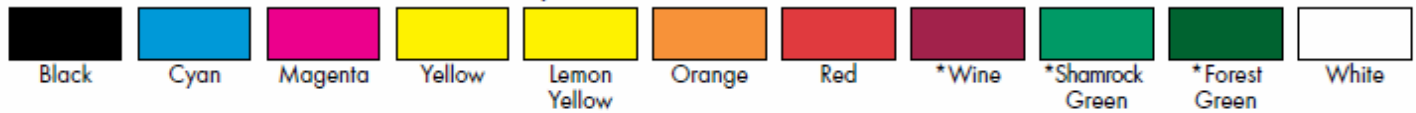

### General Purpose Wax

Process:

Spot:

### Premium Wax/Resin

Process:

Spot:

### Super Premium Resin

Spot:

\* Scanable color: may pass for visible light scanners

Swatches are approximate representations of actual colors. No guarantee can be made for exact color match.